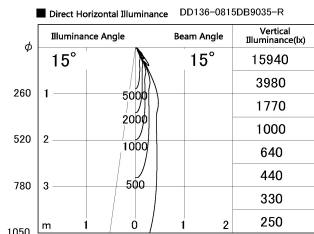

Item no. DD136-0815DB9035-R

Series Name: Cledy versa R-G
(DD136-AG-R)

Dark Mirror Reflector

Installation	Recessed mount
Type	Extra high-efficiency adjustable downlight : Antiglare
Fixture wattage	7.5W
Beam angle	16deg
Color Temp.	3500K
CRI	Ra>90
Luminous	545 lm
Body	Die-cast aluminum alloy
Body finish	N/A
Trim finish	Black
Reflector finish	Dark Mirror
IP Rate	IP20
Light source	COB module
Input Voltage	AC220~240V
Dimming Type	Non-Dimmable
Certificate	CE, CCC
Cut Hole	100mm