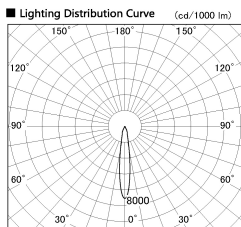

Item no. DD136-0815DB9035-R

Series Name: Cledy versa R-G
(DD136-AG-R)

Dark Mirror Reflector

Installation	Recessed mount
Type	Extra high-efficiency adjustable downlight : Antiglare
Fixture wattage	7.5W
Beam angle	16deg
Color Temp.	3500K
CRI	Ra>90
Luminous	545 lm
Body	Die-cast aluminum alloy
Body finish	N/A
Trim finish	Black
Reflector finish	Dark Mirror
IP Rate	IP20
Light source	COB module
Input Voltage	AC220~240V
Dimming Type	Non-Dimmable
Certificate	CE, CCC
Cut Hole	100mm