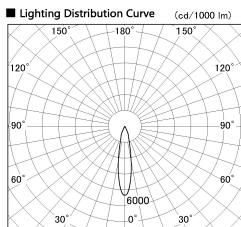

Item no. DD136-0820DB9035-R

Series Name: Cledy versa R-G
(DD136-AG-R)

Dark Mirror Reflector

Installation	Recessed mount
Type	Extra high-efficiency adjustable downlight : Antiglare
Fixture wattage	7.5W
Beam angle	20deg
Color Temp.	3500K
CRI	Ra>90
Luminous	590 lm
Body	Die-cast aluminum alloy
Body finish	N/A
Trim finish	Black
Reflector finish	Dark Mirror
IP Rate	IP20
Light source	COB module
Input Voltage	AC220~240V
Dimming Type	Non-Dimmable
Certificate	CE, CCC
Cut Hole	100mm