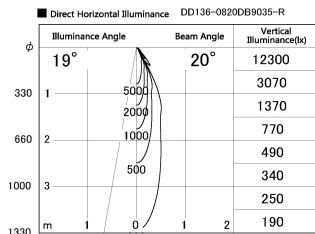

Item no. DD136-0820DB9035-R

Series Name: Cledy versa R-G
(DD136-AG-R)

Dark Mirror Reflector

Installation	Recessed mount
Type	Extra high-efficiency adjustable downlight : Antiglare
Fixture wattage	7.5W
Beam angle	20deg
Color Temp.	3500K
CRI	Ra>90
Luminous	590 lm
Body	Die-cast aluminum alloy
Body finish	N/A
Trim finish	Black
Reflector finish	Dark Mirror
IP Rate	IP20
Light source	COB module
Input Voltage	AC220~240V
Dimming Type	Non-Dimmable
Certificate	CE, CCC
Cut Hole	100mm