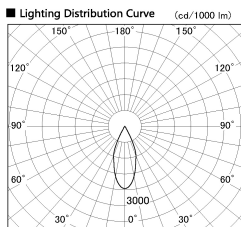

Item no. DD136-0840DB9035-R

Series Name: Cledy versa R-G
(DD136-AG-R)

Dark Mirror Reflector

Installation	Recessed mount
Type	Extra high-efficiency adjustable downlight : Antiglare
Fixture wattage	7.5W
Beam angle	39deg
Color Temp.	3500K
CRI	Ra>90
Luminous	652 lm
Body	Die-cast aluminum alloy
Body finish	N/A
Trim finish	Black
Reflector finish	Dark Mirror
IP Rate	IP20
Light source	COB module
Input Voltage	AC220~240V
Dimming Type	Non-Dimmable
Certificate	CE, CCC
Cut Hole	100mm