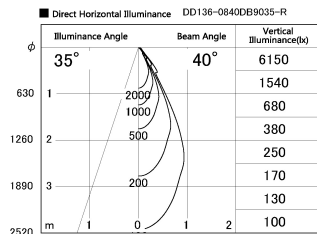

Item no. DD136-0840DB9035-R

Series Name: Cledy versa R-G
(DD136-AG-R)

Dark Mirror Reflector

Installation	Recessed mount
Type	Extra high-efficiency adjustable downlight : Antiglare
Fixture wattage	7.5W
Beam angle	39deg
Color Temp.	3500K
CRI	Ra>90
Luminous	652 lm
Body	Die-cast aluminum alloy
Body finish	N/A
Trim finish	Black
Reflector finish	Dark Mirror
IP Rate	IP20
Light source	COB module
Input Voltage	AC220~240V
Dimming Type	Non-Dimmable
Certificate	CE, CCC
Cut Hole	100mm