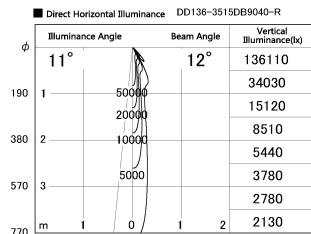

Item no. DD136-3515DB9040-R

Series Name: Cledy versa R-G
(DD136-AG-R)

Dark Mirror Reflector

Installation	Recessed mount
Type	Extra high-efficiency adjustable downlight : Antiglare
Fixture wattage	36W
Beam angle	12 deg
Color Temp.	4000K
CRI	Ra>90
Luminous	2917 lm
Body	Die-cast aluminum alloy
Body finish	N/A
Trim finish	Black
Reflector finish	Dark Mirror
IP Rate	IP20
Light source	COB module
Input Voltage	AC220~240V
Dimming Type	Non-Dimmable
Certificate	CE, CCC
Cut Hole	150mm