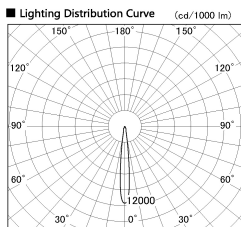

Item no. DD136-3515DB9040-R

Series Name: Cledy versa R-G
(DD136-AG-R)

Dark Mirror Reflector

| | |
|------------------|--------------------------------------------------------|
| Installation | Recessed mount |
| Type | Extra high-efficiency adjustable downlight : Antiglare |
| Fixture wattage | 36W |
| Beam angle | 12 deg |
| Color Temp. | 4000K |
| CRI | Ra>90 |
| Luminous | 2917 lm |
| Body | Die-cast aluminum alloy |
| Body finish | N/A |
| Trim finish | Black |
| Reflector finish | Dark Mirror |
| IP Rate | IP20 |
| Light source | COB module |
| Input Voltage | AC220~240V |
| Dimming Type | Non-Dimmable |
| Certificate | CE, CCC |
| Cut Hole | 150mm |