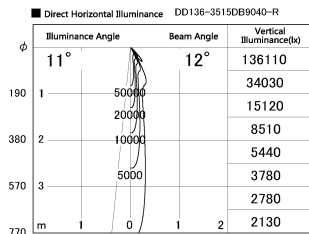

Item no. DD136-3515DB9040-R

Series Name: Cledy versa R-G
(DD136-AG-R)

Dark Mirror Reflector

| | |
|------------------|--------------------------------------------------------|
| Installation | Recessed mount |
| Type | Extra high-efficiency adjustable downlight : Antiglare |
| Fixture wattage | 36W |
| Beam angle | 12 deg |
| Color Temp. | 4000K |
| CRI | Ra>90 |
| Luminous | 2917 lm |
| Body | Die-cast aluminum alloy |
| Body finish | N/A |
| Trim finish | Black |
| Reflector finish | Dark Mirror |
| IP Rate | IP20 |
| Light source | COB module |
| Input Voltage | AC220~240V |
| Dimming Type | Non-Dimmable |
| Certificate | CE, CCC |
| Cut Hole | 150mm |