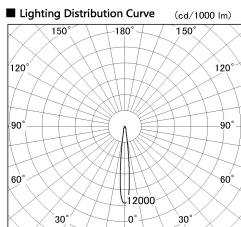

Item no. DD136-3515DB9040-R

Series Name: Cledy versa R-G
(DD136-AG-R)

Dark Mirror Reflector

Installation	Recessed mount
Type	Extra high-efficiency adjustable downlight : Antiglare
Fixture wattage	36W
Beam angle	12 deg
Color Temp.	4000K
CRI	Ra>90
Luminous	2917 lm
Body	Die-cast aluminum alloy
Body finish	N/A
Trim finish	Black
Reflector finish	Dark Mirror
IP Rate	IP20
Light source	COB module
Input Voltage	AC220~240V
Dimming Type	Non-Dimmable
Certificate	CE, CCC
Cut Hole	150mm