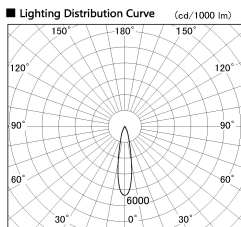

Item no. DD136-3520DB9040-R

Series Name: Cledy versa R-G
(DD136-AG-R)

Dark Mirror Reflector

Installation	Recessed mount
Type	Extra high-efficiency adjustable downlight : Antiglare
Fixture wattage	36W
Beam angle	21 deg
Color Temp.	4000K
CRI	Ra>90
Luminous	3480 lm
Body	Die-cast aluminum alloy
Body finish	N/A
Trim finish	Black
Reflector finish	Dark Mirror
IP Rate	IP20
Light source	COB module
Input Voltage	AC220~240V
Dimming Type	Non-Dimmable
Certificate	CE, CCC
Cut Hole	150mm