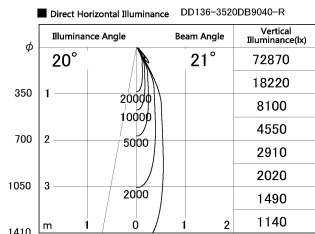

Item no. DD136-3520DB9040-R

Series Name: Cledy versa R-G
(DD136-AG-R)

Dark Mirror Reflector

Installation	Recessed mount
Type	Extra high-efficiency adjustable downlight : Antiglare
Fixture wattage	36W
Beam angle	21 deg
Color Temp.	4000K
CRI	Ra>90
Luminous	3480 lm
Body	Die-cast aluminum alloy
Body finish	N/A
Trim finish	Black
Reflector finish	Dark Mirror
IP Rate	IP20
Light source	COB module
Input Voltage	AC220~240V
Dimming Type	Non-Dimmable
Certificate	CE, CCC
Cut Hole	150mm