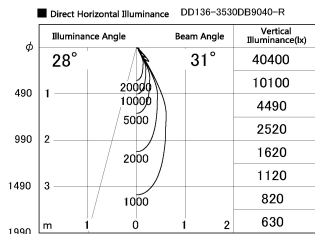

Item no. DD136-3530DB9040-R

Series Name: Cledy versa R-G  
(DD136-AG-R)

Dark Mirror Reflector

Installation	Recessed mount
Type	Extra high-efficiency adjustable downlight : Antiglare
Fixture wattage	36W
Beam angle	31 deg
Color Temp.	4000K
CRI	Ra>90
Luminous	3429 lm
Body	Die-cast aluminum alloy
Body finish	N/A
Trim finish	Black
Reflector finish	Dark Mirror
IP Rate	IP20
Light source	COB module
Input Voltage	AC220~240V
Dimming Type	Non-Dimmable
Certificate	CE, CCC
Cut Hole	150mm