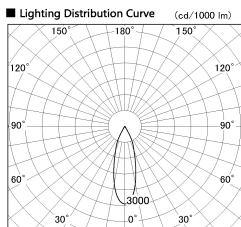

Item no. DD136-3530DB9040-R

Series Name: Cledy versa R-G  
(DD136-AG-R)

Dark Mirror Reflector

Installation	Recessed mount
Type	Extra high-efficiency adjustable downlight : Antiglare
Fixture wattage	36W
Beam angle	31 deg
Color Temp.	4000K
CRI	Ra>90
Luminous	3429 lm
Body	Die-cast aluminum alloy
Body finish	N/A
Trim finish	Black
Reflector finish	Dark Mirror
IP Rate	IP20
Light source	COB module
Input Voltage	AC220~240V
Dimming Type	Non-Dimmable
Certificate	CE, CCC
Cut Hole	150mm