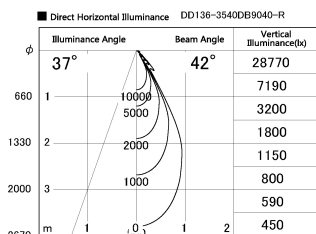

Item no. DD136-3540DB9040-R

Series Name: Cledy versa R-G
(DD136-AG-R)

Dark Mirror Reflector

Installation	Recessed mount
Type	Extra high-efficiency adjustable downlight : Antiglare
Fixture wattage	36W
Beam angle	42 deg
Color Temp.	4000K
CRI	Ra>90
Luminous	3400 lm
Body	Die-cast aluminum alloy
Body finish	N/A
Trim finish	Black
Reflector finish	Dark Mirror
IP Rate	IP20
Light source	COB module
Input Voltage	AC220~240V
Dimming Type	Non-Dimmable
Certificate	CE, CCC
Cut Hole	150mm