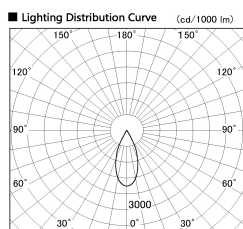

Item no. DD136-3540DB9040-R

Series Name: Cledy versa R-G
(DD136-AG-R)

Dark Mirror Reflector

Installation	Recessed mount
Type	Extra high-efficiency adjustable downlight : Antiglare
Fixture wattage	36W
Beam angle	42 deg
Color Temp.	4000K
CRI	Ra>90
Luminous	3400 lm
Body	Die-cast aluminum alloy
Body finish	N/A
Trim finish	Black
Reflector finish	Dark Mirror
IP Rate	IP20
Light source	COB module
Input Voltage	AC220~240V
Dimming Type	Non-Dimmable
Certificate	CE, CCC
Cut Hole	150mm