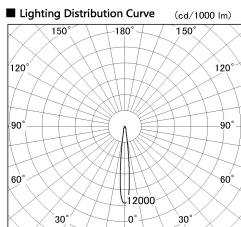

Item no. DD136-2815DB9040-R

Series Name: Cledy versa R-G
(DD136-AG-R)

Dark Mirror Reflector

Installation	Recessed mount
Type	Extra high-efficiency adjustable downlight : Antiglare
Fixture wattage	28W
Beam angle	12 deg
Color Temp.	4000K
CRI	Ra>90
Luminous	2312 lm
Body	Die-cast aluminum alloy
Body finish	N/A
Trim finish	Black
Reflector finish	Dark Mirror
IP Rate	IP20
Light source	COB module
Input Voltage	AC220~240V
Dimming Type	Non-Dimmable
Certificate	CE, CCC
Cut Hole	150mm