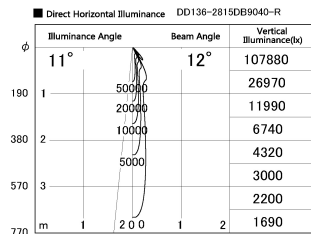

Item no. DD136-2815DB9040-R

Series Name: Cledy versa R-G
(DD136-AG-R)

Dark Mirror Reflector

Installation	Recessed mount
Type	Extra high-efficiency adjustable downlight : Antiglare
Fixture wattage	28W
Beam angle	12 deg
Color Temp.	4000K
CRI	Ra>90
Luminous	2312 lm
Body	Die-cast aluminum alloy
Body finish	N/A
Trim finish	Black
Reflector finish	Dark Mirror
IP Rate	IP20
Light source	COB module
Input Voltage	AC220~240V
Dimming Type	Non-Dimmable
Certificate	CE, CCC
Cut Hole	150mm