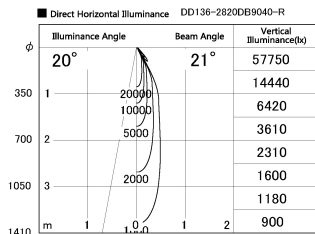

Item no. DD136-2820DB9040-R

Series Name: Cledy versa R-G
(DD136-AG-R)

Dark Mirror Reflector

Installation	Recessed mount
Type	Extra high-efficiency adjustable downlight : Antiglare
Fixture wattage	28W
Beam angle	21 deg
Color Temp.	4000K
CRI	Ra>90
Luminous	2758 lm
Body	Die-cast aluminum alloy
Body finish	N/A
Trim finish	Black
Reflector finish	Dark Mirror
IP Rate	IP20
Light source	COB module
Input Voltage	AC220~240V
Dimming Type	Non-Dimmable
Certificate	CE, CCC
Cut Hole	150mm