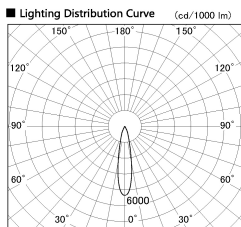

Item no. DD136-2820DB9040-R

Series Name: Cledy versa R-G
(DD136-AG-R)

Dark Mirror Reflector

Installation	Recessed mount
Type	Extra high-efficiency adjustable downlight : Antiglare
Fixture wattage	28W
Beam angle	21 deg
Color Temp.	4000K
CRI	Ra>90
Luminous	2758 lm
Body	Die-cast aluminum alloy
Body finish	N/A
Trim finish	Black
Reflector finish	Dark Mirror
IP Rate	IP20
Light source	COB module
Input Voltage	AC220~240V
Dimming Type	Non-Dimmable
Certificate	CE, CCC
Cut Hole	150mm