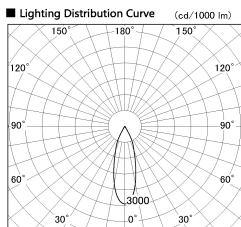

Item no. DD136-2830DB9040-R

Series Name: Cledy versa R-G
(DD136-AG-R)

Dark Mirror Reflector

Installation	Recessed mount
Type	Extra high-efficiency adjustable downlight : Antiglare
Fixture wattage	28W
Beam angle	31 deg
Color Temp.	4000K
CRI	Ra>90
Luminous	2718 lm
Body	Die-cast aluminum alloy
Body finish	N/A
Trim finish	Black
Reflector finish	Dark Mirror
IP Rate	IP20
Light source	COB module
Input Voltage	AC220~240V
Dimming Type	Non-Dimmable
Certificate	CE, CCC
Cut Hole	150mm