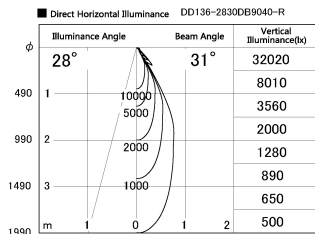

Item no. DD136-2830DB9040-R

Series Name: Cledy versa R-G
(DD136-AG-R)

Dark Mirror Reflector

Installation	Recessed mount
Type	Extra high-efficiency adjustable downlight : Antiglare
Fixture wattage	28W
Beam angle	31 deg
Color Temp.	4000K
CRI	Ra>90
Luminous	2718 lm
Body	Die-cast aluminum alloy
Body finish	N/A
Trim finish	Black
Reflector finish	Dark Mirror
IP Rate	IP20
Light source	COB module
Input Voltage	AC220~240V
Dimming Type	Non-Dimmable
Certificate	CE, CCC
Cut Hole	150mm