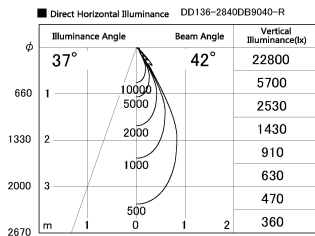

Item no. DD136-2840DB9040-R

Series Name: Cledy versa R-G
(DD136-AG-R)

Dark Mirror Reflector

Installation	Recessed mount
Type	Extra high-efficiency adjustable downlight : Antiglare
Fixture wattage	28W
Beam angle	42 deg
Color Temp.	4000K
CRI	Ra>90
Luminous	2695 lm
Body	Die-cast aluminum alloy
Body finish	N/A
Trim finish	Black
Reflector finish	Dark Mirror
IP Rate	IP20
Light source	COB module
Input Voltage	AC220~240V
Dimming Type	Non-Dimmable
Certificate	CE, CCC
Cut Hole	150mm