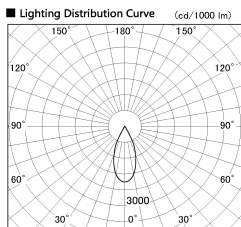

Item no. DD136-2840DB9040-R

Series Name: Cledy versa R-G
(DD136-AG-R)

Dark Mirror Reflector

Installation	Recessed mount
Type	Extra high-efficiency adjustable downlight : Antiglare
Fixture wattage	28W
Beam angle	42 deg
Color Temp.	4000K
CRI	Ra>90
Luminous	2695 lm
Body	Die-cast aluminum alloy
Body finish	N/A
Trim finish	Black
Reflector finish	Dark Mirror
IP Rate	IP20
Light source	COB module
Input Voltage	AC220~240V
Dimming Type	Non-Dimmable
Certificate	CE, CCC
Cut Hole	150mm