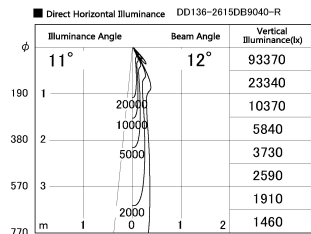

Item no. DD136-2615DB9040-R

Series Name: Cledy versa R-G
(DD136-AG-R)

Dark Mirror Reflector

Installation	Recessed mount
Type	Extra high-efficiency adjustable downlight : Antiglare
Fixture wattage	23W
Beam angle	12 deg
Color Temp.	4000K
CRI	Ra>90
Luminous	2001 lm
Body	Die-cast aluminum alloy
Body finish	N/A
Trim finish	Black
Reflector finish	Dark Mirror
IP Rate	IP20
Light source	COB module
Input Voltage	AC220~240V
Dimming Type	Non-Dimmable
Certificate	CE, CCC
Cut Hole	150mm