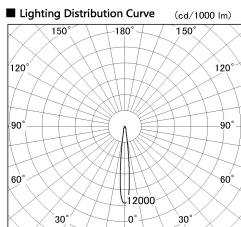

Item no. DD136-2615DB9040-R

Series Name: Cledy versa R-G
(DD136-AG-R)

Dark Mirror Reflector

Installation	Recessed mount
Type	Extra high-efficiency adjustable downlight : Antiglare
Fixture wattage	23W
Beam angle	12 deg
Color Temp.	4000K
CRI	Ra>90
Luminous	2001 lm
Body	Die-cast aluminum alloy
Body finish	N/A
Trim finish	Black
Reflector finish	Dark Mirror
IP Rate	IP20
Light source	COB module
Input Voltage	AC220~240V
Dimming Type	Non-Dimmable
Certificate	CE, CCC
Cut Hole	150mm