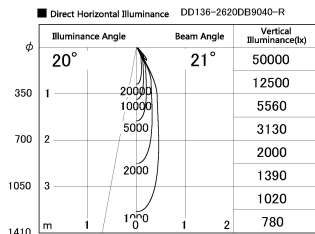

Item no. DD136-2620DB9040-R

Series Name: Cledy versa R-G  
(DD136-AG-R)

Dark Mirror Reflector

|                  |  |
|------------------|--|
| Installation     | Recessed mount   |
| Type             | Extra high-efficiency adjustable downlight : Antiglare |
| Fixture wattage  | 23W  |
| Beam angle       | 21 deg   |
| Color Temp.      | 4000K  |
| CRI              | Ra>90  |
| Luminous         | 2388 lm  |
| Body             | Die-cast aluminum alloy                                |
| Body finish      | N/A  |
| Trim finish      | Black  |
| Reflector finish | Dark Mirror  |
| IP Rate          | IP20   |
| Light source     | COB module   |
| Input Voltage    | AC220~240V   |
| Dimming Type     | Non-Dimmable   |
| Certificate      | CE, CCC  |
| Cut Hole         | 150mm  |