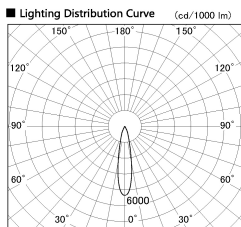

Item no. DD136-2620DB9040-R

Series Name: Cledy versa R-G  
(DD136-AG-R)

Dark Mirror Reflector

|                  |  |
|------------------|--|
| Installation     | Recessed mount   |
| Type             | Extra high-efficiency adjustable downlight : Antiglare |
| Fixture wattage  | 23W  |
| Beam angle       | 21 deg   |
| Color Temp.      | 4000K  |
| CRI              | Ra>90  |
| Luminous         | 2388 lm  |
| Body             | Die-cast aluminum alloy                                |
| Body finish      | N/A  |
| Trim finish      | Black  |
| Reflector finish | Dark Mirror  |
| IP Rate          | IP20   |
| Light source     | COB module   |
| Input Voltage    | AC220~240V   |
| Dimming Type     | Non-Dimmable   |
| Certificate      | CE, CCC  |
| Cut Hole         | 150mm  |