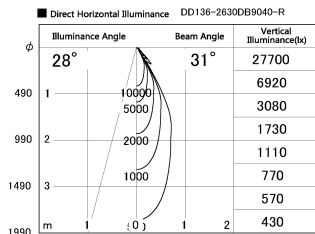

Item no. DD136-2630DB9040-R

Series Name: Cledy versa R-G
(DD136-AG-R)

Dark Mirror Reflector

Installation	Recessed mount
Type	Extra high-efficiency adjustable downlight : Antiglare
Fixture wattage	23W
Beam angle	31 deg
Color Temp.	4000K
CRI	Ra>90
Luminous	2351 lm
Body	Die-cast aluminum alloy
Body finish	N/A
Trim finish	Black
Reflector finish	Dark Mirror
IP Rate	IP20
Light source	COB module
Input Voltage	AC220~240V
Dimming Type	Non-Dimmable
Certificate	CE, CCC
Cut Hole	150mm