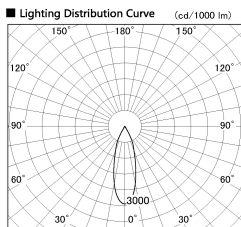

Item no. DD136-2630DB9040-R

Series Name: Cledy versa R-G
(DD136-AG-R)

Dark Mirror Reflector

Installation	Recessed mount
Type	Extra high-efficiency adjustable downlight : Antiglare
Fixture wattage	23W
Beam angle	31 deg
Color Temp.	4000K
CRI	Ra>90
Luminous	2351 lm
Body	Die-cast aluminum alloy
Body finish	N/A
Trim finish	Black
Reflector finish	Dark Mirror
IP Rate	IP20
Light source	COB module
Input Voltage	AC220~240V
Dimming Type	Non-Dimmable
Certificate	CE, CCC
Cut Hole	150mm