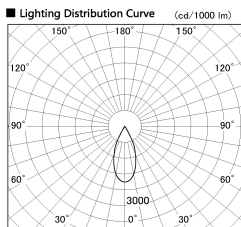

Item no. DD136-2640DB9040-R

Series Name: Cledy versa R-G
(DD136-AG-R)

Dark Mirror Reflector

Installation	Recessed mount
Type	Extra high-efficiency adjustable downlight : Antiglare
Fixture wattage	23W
Beam angle	42 deg
Color Temp.	4000K
CRI	Ra>90
Luminous	2331 lm
Body	Die-cast aluminum alloy
Body finish	N/A
Trim finish	Black
Reflector finish	Dark Mirror
IP Rate	IP20
Light source	COB module
Input Voltage	AC220~240V
Dimming Type	Non-Dimmable
Certificate	CE, CCC
Cut Hole	150mm