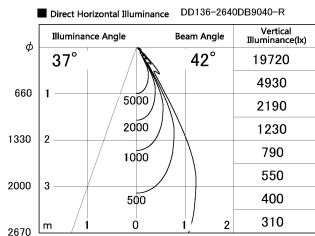

Item no. DD136-2640DB9040-R

Series Name: Cledy versa R-G
(DD136-AG-R)

Dark Mirror Reflector

Installation	Recessed mount
Type	Extra high-efficiency adjustable downlight : Antiglare
Fixture wattage	23W
Beam angle	42 deg
Color Temp.	4000K
CRI	Ra>90
Luminous	2331 lm
Body	Die-cast aluminum alloy
Body finish	N/A
Trim finish	Black
Reflector finish	Dark Mirror
IP Rate	IP20
Light source	COB module
Input Voltage	AC220~240V
Dimming Type	Non-Dimmable
Certificate	CE, CCC
Cut Hole	150mm