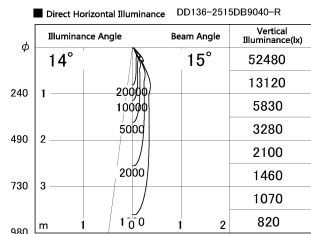

Item no. DD136-2515DB9040-R

Series Name: Cledy versa R-G
(DD136-AG-R)

Dark Mirror Reflector

Installation	Recessed mount
Type	Extra high-efficiency adjustable downlight : Antiglare
Fixture wattage	23W
Beam angle	14 deg
Color Temp.	4000K
CRI	Ra>90
Luminous	1824 lm
Body	Die-cast aluminum alloy
Body finish	N/A
Trim finish	Black
Reflector finish	Dark Mirror
IP Rate	IP20
Light source	COB module
Input Voltage	AC220~240V
Dimming Type	Non-Dimmable
Certificate	CE, CCC
Cut Hole	125mm