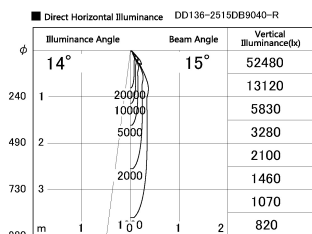

Item no. DD136-2515DB9040-R

Series Name: Cledy versa R-G
(DD136-AG-R)

Dark Mirror Reflector

Installation	Recessed mount
Type	Extra high-efficiency adjustable downlight : Antiglare
Fixture wattage	23W
Beam angle	14 deg
Color Temp.	4000K
CRI	Ra>90
Luminous	1824 lm
Body	Die-cast aluminum alloy
Body finish	N/A
Trim finish	Black
Reflector finish	Dark Mirror
IP Rate	IP20
Light source	COB module
Input Voltage	AC220~240V
Dimming Type	Non-Dimmable
Certificate	CE, CCC
Cut Hole	125mm