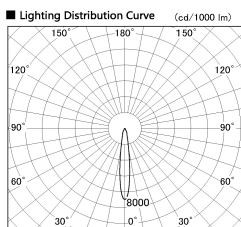

Item no. DD136-2515DB9040-R

Series Name: Cledy versa R-G
(DD136-AG-R)

Dark Mirror Reflector

Installation	Recessed mount
Type	Extra high-efficiency adjustable downlight : Antiglare
Fixture wattage	23W
Beam angle	14 deg
Color Temp.	4000K
CRI	Ra>90
Luminous	1824 lm
Body	Die-cast aluminum alloy
Body finish	N/A
Trim finish	Black
Reflector finish	Dark Mirror
IP Rate	IP20
Light source	COB module
Input Voltage	AC220~240V
Dimming Type	Non-Dimmable
Certificate	CE, CCC
Cut Hole	125mm