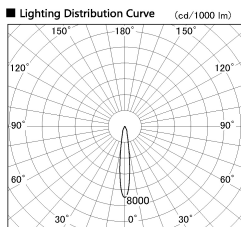

Item no. DD136-2515DB9040-R

Series Name: Cledy versa R-G
(DD136-AG-R)

Dark Mirror Reflector

Installation	Recessed mount
Type	Extra high-efficiency adjustable downlight : Antiglare
Fixture wattage	23W
Beam angle	14 deg
Color Temp.	4000K
CRI	Ra>90
Luminous	1824 lm
Body	Die-cast aluminum alloy
Body finish	N/A
Trim finish	Black
Reflector finish	Dark Mirror
IP Rate	IP20
Light source	COB module
Input Voltage	AC220~240V
Dimming Type	Non-Dimmable
Certificate	CE, CCC
Cut Hole	125mm