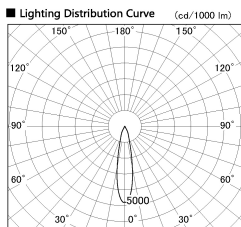

Item no. DD136-2520DB9040-R

Series Name: Cledy versa R-G
(DD136-AG-R)

Dark Mirror Reflector

Installation	Recessed mount
Type	Extra high-efficiency adjustable downlight : Antiglare
Fixture wattage	23W
Beam angle	21 deg
Color Temp.	4000K
CRI	Ra>90
Luminous	2091 lm
Body	Die-cast aluminum alloy
Body finish	N/A
Trim finish	Black
Reflector finish	Dark Mirror
IP Rate	IP20
Light source	COB module
Input Voltage	AC220~240V
Dimming Type	Non-Dimmable
Certificate	CE, CCC
Cut Hole	125mm