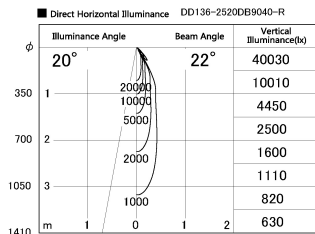

Item no. DD136-2520DB9040-R

Series Name: Cledy versa R-G
(DD136-AG-R)

Dark Mirror Reflector

Installation	Recessed mount
Type	Extra high-efficiency adjustable downlight : Antiglare
Fixture wattage	23W
Beam angle	21 deg
Color Temp.	4000K
CRI	Ra>90
Luminous	2091 lm
Body	Die-cast aluminum alloy
Body finish	N/A
Trim finish	Black
Reflector finish	Dark Mirror
IP Rate	IP20
Light source	COB module
Input Voltage	AC220~240V
Dimming Type	Non-Dimmable
Certificate	CE, CCC
Cut Hole	125mm