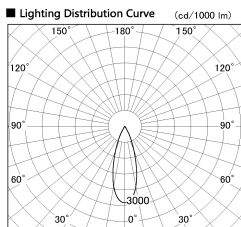

Item no. DD136-2530DB9040-R

Series Name: Cledy versa R-G
(DD136-AG-R)

Dark Mirror Reflector

Installation	Recessed mount
Type	Extra high-efficiency adjustable downlight : Antiglare
Fixture wattage	23W
Beam angle	32 deg
Color Temp.	4000K
CRI	Ra>90
Luminous	2140 lm
Body	Die-cast aluminum alloy
Body finish	N/A
Trim finish	Black
Reflector finish	Dark Mirror
IP Rate	IP20
Light source	COB module
Input Voltage	AC220~240V
Dimming Type	Non-Dimmable
Certificate	CE, CCC
Cut Hole	125mm