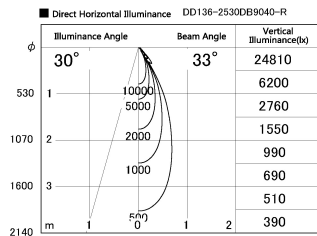

Item no. DD136-2530DB9040-R

Series Name: Cledy versa R-G
(DD136-AG-R)

Dark Mirror Reflector

Installation	Recessed mount
Type	Extra high-efficiency adjustable downlight : Antiglare
Fixture wattage	23W
Beam angle	32 deg
Color Temp.	4000K
CRI	Ra>90
Luminous	2140 lm
Body	Die-cast aluminum alloy
Body finish	N/A
Trim finish	Black
Reflector finish	Dark Mirror
IP Rate	IP20
Light source	COB module
Input Voltage	AC220~240V
Dimming Type	Non-Dimmable
Certificate	CE, CCC
Cut Hole	125mm