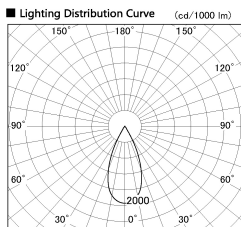

Item no. DD136-2540DB9040-R

Series Name: Cledy versa R-G
(DD136-AG-R)

Dark Mirror Reflector

| | |
|------------------|--|
| Installation | Recessed mount |
| Type | Extra high-efficiency adjustable downlight : Antiglare |
| Fixture wattage | 23W |
| Beam angle | 43 deg |
| Color Temp. | 4000K |
| CRI | Ra>90 |
| Luminous | 2208 lm |
| Body | Die-cast aluminum alloy |
| Body finish | N/A |
| Trim finish | Black |
| Reflector finish | Dark Mirror |
| IP Rate | IP20 |
| Light source | COB module |
| Input Voltage | AC220~240V |
| Dimming Type | Non-Dimmable |
| Certificate | CE, CCC |
| Cut Hole | 125mm |