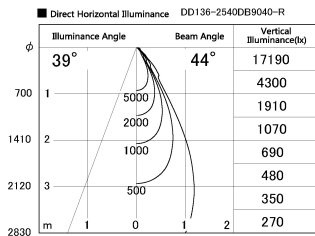

Item no. DD136-2540DB9040-R

Series Name: Cledy versa R-G
(DD136-AG-R)

Dark Mirror Reflector

| | |
|------------------|--|
| Installation | Recessed mount |
| Type | Extra high-efficiency adjustable downlight : Antiglare |
| Fixture wattage | 23W |
| Beam angle | 43 deg |
| Color Temp. | 4000K |
| CRI | Ra>90 |
| Luminous | 2208 lm |
| Body | Die-cast aluminum alloy |
| Body finish | N/A |
| Trim finish | Black |
| Reflector finish | Dark Mirror |
| IP Rate | IP20 |
| Light source | COB module |
| Input Voltage | AC220~240V |
| Dimming Type | Non-Dimmable |
| Certificate | CE, CCC |
| Cut Hole | 125mm |