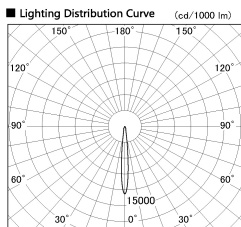

Item no. DD136-2015DB9040-R

Series Name: Cledy versa R-G
(DD136-AG-R)

Dark Mirror Reflector

Installation	Recessed mount
Type	Extra high-efficiency adjustable downlight : Antiglare
Fixture wattage	20W
Beam angle	12 deg
Color Temp.	4000K
CRI	Ra>90
Luminous	1530 lm
Body	Die-cast aluminum alloy
Body finish	N/A
Trim finish	Black
Reflector finish	Dark Mirror
IP Rate	IP20
Light source	COB module
Input Voltage	AC220~240V
Dimming Type	Non-Dimmable
Certificate	CE, CCC
Cut Hole	125mm