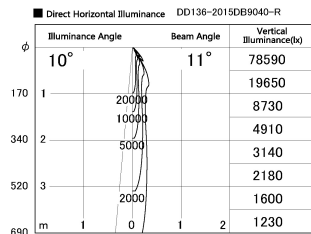

Item no. DD136-2015DB9040-R

Series Name: Cledy versa R-G
(DD136-AG-R)

Dark Mirror Reflector

Installation	Recessed mount
Type	Extra high-efficiency adjustable downlight : Antiglare
Fixture wattage	20W
Beam angle	12 deg
Color Temp.	4000K
CRI	Ra>90
Luminous	1530 lm
Body	Die-cast aluminum alloy
Body finish	N/A
Trim finish	Black
Reflector finish	Dark Mirror
IP Rate	IP20
Light source	COB module
Input Voltage	AC220~240V
Dimming Type	Non-Dimmable
Certificate	CE, CCC
Cut Hole	125mm