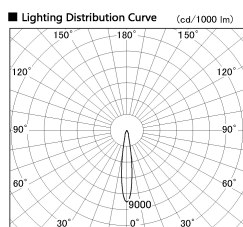

Item no. DD136-2020DB9040-R

Series Name: Cledy versa R-G
(DD136-AG-R)

Dark Mirror Reflector

Installation	Recessed mount
Type	Extra high-efficiency adjustable downlight : Antiglare
Fixture wattage	20W
Beam angle	15 deg
Color Temp.	4000K
CRI	Ra>90
Luminous	1733 lm
Body	Die-cast aluminum alloy
Body finish	N/A
Trim finish	Black
Reflector finish	Dark Mirror
IP Rate	IP20
Light source	COB module
Input Voltage	AC220~240V
Dimming Type	Non-Dimmable
Certificate	CE, CCC
Cut Hole	125mm