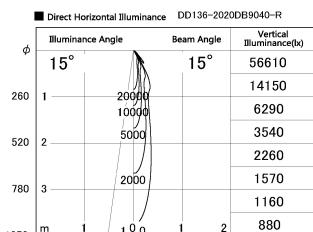

Item no. DD136-2020DB9040-R

Series Name: Cledy versa R-G
(DD136-AG-R)

Dark Mirror Reflector

Installation	Recessed mount
Type	Extra high-efficiency adjustable downlight : Antiglare
Fixture wattage	20W
Beam angle	15 deg
Color Temp.	4000K
CRI	Ra>90
Luminous	1733 lm
Body	Die-cast aluminum alloy
Body finish	N/A
Trim finish	Black
Reflector finish	Dark Mirror
IP Rate	IP20
Light source	COB module
Input Voltage	AC220~240V
Dimming Type	Non-Dimmable
Certificate	CE, CCC
Cut Hole	125mm