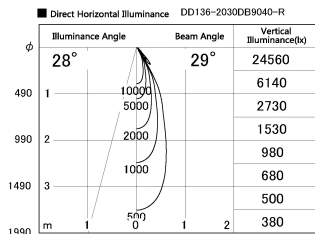

Item no. DD136-2030DB9040-R

Series Name: Cledy versa R-G
(DD136-AG-R)

Dark Mirror Reflector

Installation	Recessed mount
Type	Extra high-efficiency adjustable downlight : Antiglare
Fixture wattage	20W
Beam angle	28 deg
Color Temp.	4000K
CRI	Ra>90
Luminous	1797 lm
Body	Die-cast aluminum alloy
Body finish	N/A
Trim finish	Black
Reflector finish	Dark Mirror
IP Rate	IP20
Light source	COB module
Input Voltage	AC220~240V
Dimming Type	Non-Dimmable
Certificate	CE, CCC
Cut Hole	125mm