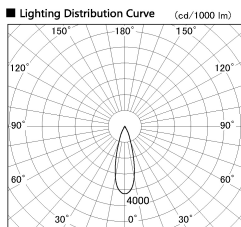

Item no. DD136-2030DB9040-R

Series Name: Cledy versa R-G
(DD136-AG-R)

Dark Mirror Reflector

Installation	Recessed mount
Type	Extra high-efficiency adjustable downlight : Antiglare
Fixture wattage	20W
Beam angle	28 deg
Color Temp.	4000K
CRI	Ra>90
Luminous	1797 lm
Body	Die-cast aluminum alloy
Body finish	N/A
Trim finish	Black
Reflector finish	Dark Mirror
IP Rate	IP20
Light source	COB module
Input Voltage	AC220~240V
Dimming Type	Non-Dimmable
Certificate	CE, CCC
Cut Hole	125mm