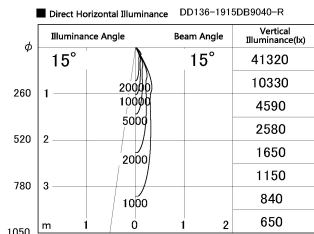

Item no. DD136-1915DB9040-R

Series Name: Cledy versa R-G
(DD136-AG-R)

Dark Mirror Reflector

| | |
|------------------|--|
| Installation | Recessed mount |
| Type | Extra high-efficiency adjustable downlight : Antiglare |
| Fixture wattage | 18.6W |
| Beam angle | 15 deg |
| Color Temp. | 4000K |
| CRI | Ra>90 |
| Luminous | 1363 lm |
| Body | Die-cast aluminum alloy |
| Body finish | N/A |
| Trim finish | Black |
| Reflector finish | Dark Mirror |
| IP Rate | IP20 |
| Light source | COB module |
| Input Voltage | AC220~240V |
| Dimming Type | Non-Dimmable |
| Certificate | CE, CCC |
| Cut Hole | 100mm |