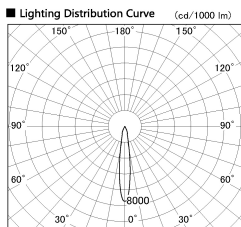

Item no. DD136-1915DB9040-R

Series Name: Cledy versa R-G
(DD136-AG-R)

Dark Mirror Reflector

| | |
|------------------|--|
| Installation | Recessed mount |
| Type | Extra high-efficiency adjustable downlight : Antiglare |
| Fixture wattage | 18.6W |
| Beam angle | 15 deg |
| Color Temp. | 4000K |
| CRI | Ra>90 |
| Luminous | 1363 lm |
| Body | Die-cast aluminum alloy |
| Body finish | N/A |
| Trim finish | Black |
| Reflector finish | Dark Mirror |
| IP Rate | IP20 |
| Light source | COB module |
| Input Voltage | AC220~240V |
| Dimming Type | Non-Dimmable |
| Certificate | CE, CCC |
| Cut Hole | 100mm |