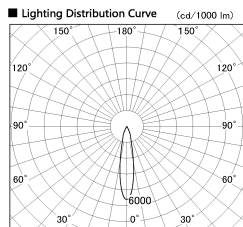

Item no. DD136-1920DB9040-R

Series Name: Cledy versa R-G  
(DD136-AG-R)

Dark Mirror Reflector

Installation	Recessed mount
Type	Extra high-efficiency adjustable downlight : Antiglare
Fixture wattage	18.6W
Beam angle	19 deg
Color Temp.	4000K
CRI	Ra>90
Luminous	1459 lm
Body	Die-cast aluminum alloy
Body finish	N/A
Trim finish	Black
Reflector finish	Dark Mirror
IP Rate	IP20
Light source	COB module
Input Voltage	AC220~240V
Dimming Type	Non-Dimmable
Certificate	CE, CCC
Cut Hole	100mm