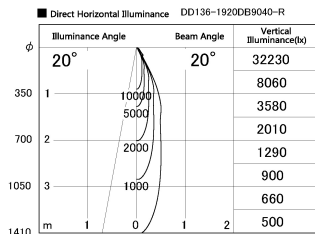

Item no. DD136-1920DB9040-R

Series Name: Cledy versa R-G  
(DD136-AG-R)

Dark Mirror Reflector

Installation	Recessed mount
Type	Extra high-efficiency adjustable downlight : Antiglare
Fixture wattage	18.6W
Beam angle	19 deg
Color Temp.	4000K
CRI	Ra>90
Luminous	1459 lm
Body	Die-cast aluminum alloy
Body finish	N/A
Trim finish	Black
Reflector finish	Dark Mirror
IP Rate	IP20
Light source	COB module
Input Voltage	AC220~240V
Dimming Type	Non-Dimmable
Certificate	CE, CCC
Cut Hole	100mm