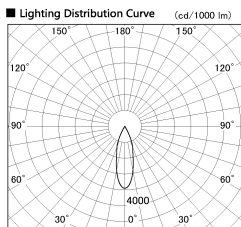

Item no. DD136-1930DB9040-R

Series Name: Cledy versa R-G
(DD136-AG-R)

Dark Mirror Reflector

Installation	Recessed mount
Type	Extra high-efficiency adjustable downlight : Antiglare
Fixture wattage	18.6W
Beam angle	29 deg
Color Temp.	4000K
CRI	Ra>90
Luminous	1566 lm
Body	Die-cast aluminum alloy
Body finish	N/A
Trim finish	Black
Reflector finish	Dark Mirror
IP Rate	IP20
Light source	COB module
Input Voltage	AC220~240V
Dimming Type	Non-Dimmable
Certificate	CE, CCC
Cut Hole	100mm