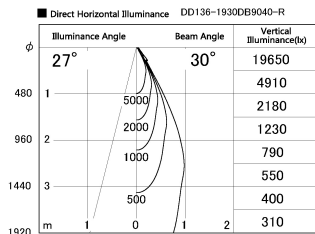

Item no. DD136-1930DB9040-R

Series Name: Cledy versa R-G
(DD136-AG-R)

Dark Mirror Reflector

Installation	Recessed mount
Type	Extra high-efficiency adjustable downlight : Antiglare
Fixture wattage	18.6W
Beam angle	29 deg
Color Temp.	4000K
CRI	Ra>90
Luminous	1566 lm
Body	Die-cast aluminum alloy
Body finish	N/A
Trim finish	Black
Reflector finish	Dark Mirror
IP Rate	IP20
Light source	COB module
Input Voltage	AC220~240V
Dimming Type	Non-Dimmable
Certificate	CE, CCC
Cut Hole	100mm