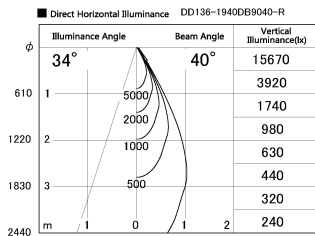

Item no. DD136-1940DB9040-R

Series Name: Cledy versa R-G
(DD136-AG-R)

Dark Mirror Reflector

Installation	Recessed mount
Type	Extra high-efficiency adjustable downlight : Antiglare
Fixture wattage	18.6W
Beam angle	40 deg
Color Temp.	4000K
CRI	Ra>90
Luminous	1593 lm
Body	Die-cast aluminum alloy
Body finish	N/A
Trim finish	Black
Reflector finish	Dark Mirror
IP Rate	IP20
Light source	COB module
Input Voltage	AC220~240V
Dimming Type	Non-Dimmable
Certificate	CE, CCC
Cut Hole	100mm