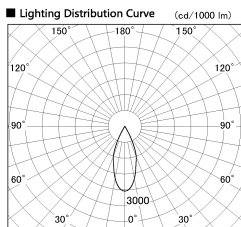

Item no. DD136-1940DB9040-R

Series Name: Cledy versa R-G
(DD136-AG-R)

Dark Mirror Reflector

Installation	Recessed mount
Type	Extra high-efficiency adjustable downlight : Antiglare
Fixture wattage	18.6W
Beam angle	40 deg
Color Temp.	4000K
CRI	Ra>90
Luminous	1593 lm
Body	Die-cast aluminum alloy
Body finish	N/A
Trim finish	Black
Reflector finish	Dark Mirror
IP Rate	IP20
Light source	COB module
Input Voltage	AC220~240V
Dimming Type	Non-Dimmable
Certificate	CE, CCC
Cut Hole	100mm