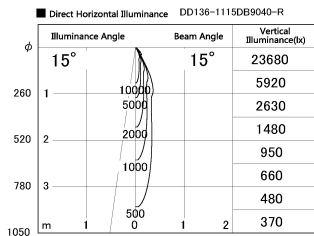

Item no. DD136-1115DB9040-R

Series Name: Cledy versa R-G  
(DD136-AG-R)

Dark Mirror Reflector

Installation	Recessed mount
Type	Extra high-efficiency adjustable downlight : Antiglare
Fixture wattage	10.5W
Beam angle	15 deg
Color Temp.	4000K
CRI	Ra>90
Luminous	781 lm
Body	Die-cast aluminum alloy
Body finish	N/A
Trim finish	Black
Reflector finish	Dark Mirror
IP Rate	IP20
Light source	COB module
Input Voltage	AC220~240V
Dimming Type	Non-Dimmable
Certificate	CE, CCC
Cut Hole	100mm