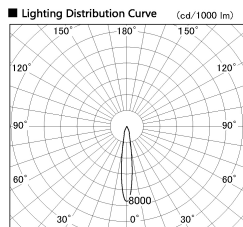

Item no. DD136-1115DB9040-R

Series Name: Cledy versa R-G  
(DD136-AG-R)

Dark Mirror Reflector

Installation	Recessed mount
Type	Extra high-efficiency adjustable downlight : Antiglare
Fixture wattage	10.5W
Beam angle	15 deg
Color Temp.	4000K
CRI	Ra>90
Luminous	781 lm
Body	Die-cast aluminum alloy
Body finish	N/A
Trim finish	Black
Reflector finish	Dark Mirror
IP Rate	IP20
Light source	COB module
Input Voltage	AC220~240V
Dimming Type	Non-Dimmable
Certificate	CE, CCC
Cut Hole	100mm