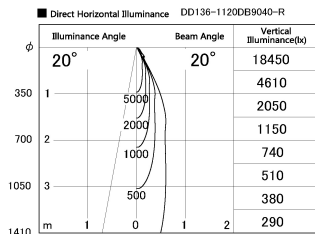

Item no. DD136-1120DB9040-R

Series Name: Cledy versa R-G
(DD136-AG-R)

Dark Mirror Reflector

Installation	Recessed mount
Type	Extra high-efficiency adjustable downlight : Antiglare
Fixture wattage	10.5W
Beam angle	19 deg
Color Temp.	4000K
CRI	Ra>90
Luminous	835 lm
Body	Die-cast aluminum alloy
Body finish	N/A
Trim finish	Black
Reflector finish	Dark Mirror
IP Rate	IP20
Light source	COB module
Input Voltage	AC220~240V
Dimming Type	Non-Dimmable
Certificate	CE, CCC
Cut Hole	100mm