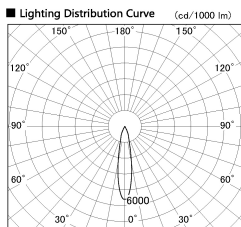

Item no. DD136-1120DB9040-R

Series Name: Cledy versa R-G
(DD136-AG-R)

Dark Mirror Reflector

Installation	Recessed mount
Type	Extra high-efficiency adjustable downlight : Antiglare
Fixture wattage	10.5W
Beam angle	19 deg
Color Temp.	4000K
CRI	Ra>90
Luminous	835 lm
Body	Die-cast aluminum alloy
Body finish	N/A
Trim finish	Black
Reflector finish	Dark Mirror
IP Rate	IP20
Light source	COB module
Input Voltage	AC220~240V
Dimming Type	Non-Dimmable
Certificate	CE, CCC
Cut Hole	100mm