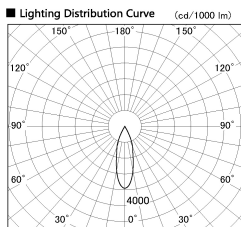

Item no. DD136-1130DB9040-R

Series Name: Cledy versa R-G
(DD136-AG-R)

Dark Mirror Reflector

Installation	Recessed mount
Type	Extra high-efficiency adjustable downlight : Antiglare
Fixture wattage	10.5W
Beam angle	29 deg
Color Temp.	4000K
CRI	Ra>90
Luminous	898 lm
Body	Die-cast aluminum alloy
Body finish	N/A
Trim finish	Black
Reflector finish	Dark Mirror
IP Rate	IP20
Light source	COB module
Input Voltage	AC220~240V
Dimming Type	Non-Dimmable
Certificate	CE, CCC
Cut Hole	100mm