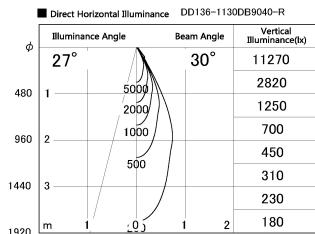

Item no. DD136-1130DB9040-R

Series Name: Cledy versa R-G
(DD136-AG-R)

Dark Mirror Reflector

Installation	Recessed mount
Type	Extra high-efficiency adjustable downlight : Antiglare
Fixture wattage	10.5W
Beam angle	29 deg
Color Temp.	4000K
CRI	Ra>90
Luminous	898 lm
Body	Die-cast aluminum alloy
Body finish	N/A
Trim finish	Black
Reflector finish	Dark Mirror
IP Rate	IP20
Light source	COB module
Input Voltage	AC220~240V
Dimming Type	Non-Dimmable
Certificate	CE, CCC
Cut Hole	100mm