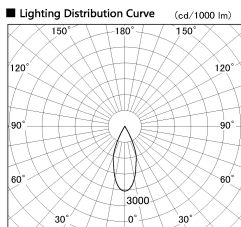

Item no. DD136-1140DB9040-R

Series Name: Cledy versa R-G
(DD136-AG-R)

Dark Mirror Reflector

Installation	Recessed mount
Type	Extra high-efficiency adjustable downlight : Antiglare
Fixture wattage	10.5W
Beam angle	40 deg
Color Temp.	4000K
CRI	Ra>90
Luminous	913 lm
Body	Die-cast aluminum alloy
Body finish	N/A
Trim finish	Black
Reflector finish	Dark Mirror
IP Rate	IP20
Light source	COB module
Input Voltage	AC220~240V
Dimming Type	Non-Dimmable
Certificate	CE, CCC
Cut Hole	100mm