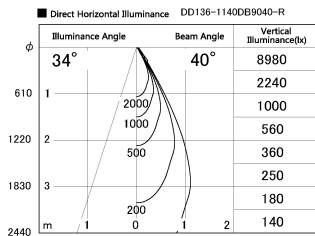

Item no. DD136-1140DB9040-R

Series Name: Cledy versa R-G
(DD136-AG-R)

Dark Mirror Reflector

Installation	Recessed mount
Type	Extra high-efficiency adjustable downlight : Antiglare
Fixture wattage	10.5W
Beam angle	40 deg
Color Temp.	4000K
CRI	Ra>90
Luminous	913 lm
Body	Die-cast aluminum alloy
Body finish	N/A
Trim finish	Black
Reflector finish	Dark Mirror
IP Rate	IP20
Light source	COB module
Input Voltage	AC220~240V
Dimming Type	Non-Dimmable
Certificate	CE, CCC
Cut Hole	100mm