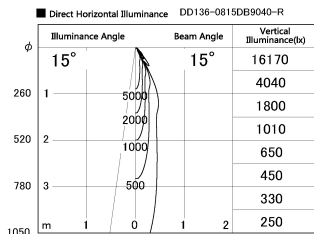

Item no. DD136-0815DB9040-R

Series Name: Cledy versa R-G
(DD136-AG-R)

Dark Mirror Reflector

Installation	Recessed mount
Type	Extra high-efficiency adjustable downlight : Antiglare
Fixture wattage	7.5W
Beam angle	16deg
Color Temp.	4000K
CRI	Ra>90
Luminous	553 lm
Body	Die-cast aluminum alloy
Body finish	N/A
Trim finish	Black
Reflector finish	Dark Mirror
IP Rate	IP20
Light source	COB module
Input Voltage	AC220~240V
Dimming Type	Non-Dimmable
Certificate	CE, CCC
Cut Hole	100mm