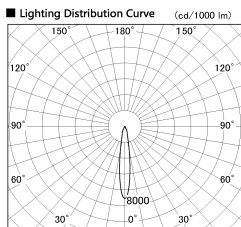

Item no. DD136-0815DB9040-R

Series Name: Cledy versa R-G
(DD136-AG-R)

Dark Mirror Reflector

Installation	Recessed mount
Type	Extra high-efficiency adjustable downlight : Antiglare
Fixture wattage	7.5W
Beam angle	16deg
Color Temp.	4000K
CRI	Ra>90
Luminous	553 lm
Body	Die-cast aluminum alloy
Body finish	N/A
Trim finish	Black
Reflector finish	Dark Mirror
IP Rate	IP20
Light source	COB module
Input Voltage	AC220~240V
Dimming Type	Non-Dimmable
Certificate	CE, CCC
Cut Hole	100mm