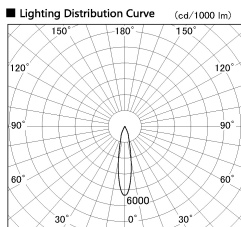

Item no. DD136-0820DB9040-R

Series Name: Cledy versa R-G
(DD136-AG-R)

Dark Mirror Reflector

Installation	Recessed mount
Type	Extra high-efficiency adjustable downlight : Antiglare
Fixture wattage	7.5W
Beam angle	20deg
Color Temp.	4000K
CRI	Ra>90
Luminous	598 lm
Body	Die-cast aluminum alloy
Body finish	N/A
Trim finish	Black
Reflector finish	Dark Mirror
IP Rate	IP20
Light source	COB module
Input Voltage	AC220~240V
Dimming Type	Non-Dimmable
Certificate	CE, CCC
Cut Hole	100mm