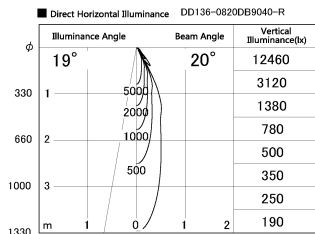

Item no. DD136-0820DB9040-R

Series Name: Cledy versa R-G
(DD136-AG-R)

Dark Mirror Reflector

Installation	Recessed mount
Type	Extra high-efficiency adjustable downlight : Antiglare
Fixture wattage	7.5W
Beam angle	20deg
Color Temp.	4000K
CRI	Ra>90
Luminous	598 lm
Body	Die-cast aluminum alloy
Body finish	N/A
Trim finish	Black
Reflector finish	Dark Mirror
IP Rate	IP20
Light source	COB module
Input Voltage	AC220~240V
Dimming Type	Non-Dimmable
Certificate	CE, CCC
Cut Hole	100mm