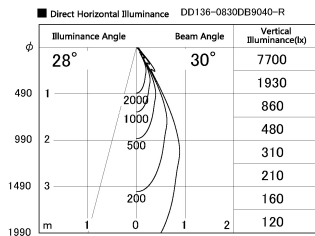

Item no. DD136-0830DB9040-R

Series Name: Cledy versa R-G  
(DD136-AG-R)

Dark Mirror Reflector

Installation	Recessed mount
Type	Extra high-efficiency adjustable downlight : Antiglare
Fixture wattage	7.5W
Beam angle	30deg
Color Temp.	4000K
CRI	Ra>90
Luminous	644 lm
Body	Die-cast aluminum alloy
Body finish	N/A
Trim finish	Black
Reflector finish	Dark Mirror
IP Rate	IP20
Light source	COB module
Input Voltage	AC220~240V
Dimming Type	Non-Dimmable
Certificate	CE, CCC
Cut Hole	100mm