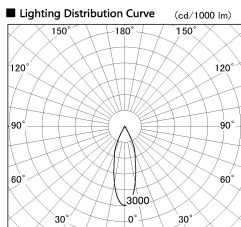

Item no. DD136-0830DB9040-R

Series Name: Cledy versa R-G  
(DD136-AG-R)

Dark Mirror Reflector

Installation	Recessed mount
Type	Extra high-efficiency adjustable downlight : Antiglare
Fixture wattage	7.5W
Beam angle	30deg
Color Temp.	4000K
CRI	Ra>90
Luminous	644 lm
Body	Die-cast aluminum alloy
Body finish	N/A
Trim finish	Black
Reflector finish	Dark Mirror
IP Rate	IP20
Light source	COB module
Input Voltage	AC220~240V
Dimming Type	Non-Dimmable
Certificate	CE, CCC
Cut Hole	100mm