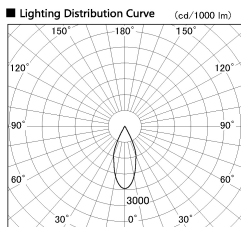

Item no. DD136-0840DB9040-R

Series Name: Cledy versa R-G
(DD136-AG-R)

Dark Mirror Reflector

Installation	Recessed mount
Type	Extra high-efficiency adjustable downlight : Antiglare
Fixture wattage	7.5W
Beam angle	39deg
Color Temp.	4000K
CRI	Ra>90
Luminous	662 lm
Body	Die-cast aluminum alloy
Body finish	N/A
Trim finish	Black
Reflector finish	Dark Mirror
IP Rate	IP20
Light source	COB module
Input Voltage	AC220~240V
Dimming Type	Non-Dimmable
Certificate	CE, CCC
Cut Hole	100mm