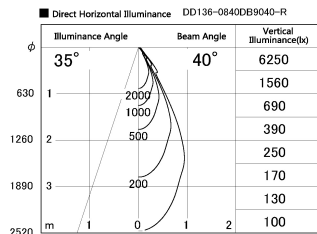

Item no. DD136-0840DB9040-R

Series Name: Cledy versa R-G
(DD136-AG-R)

Dark Mirror Reflector

Installation	Recessed mount
Type	Extra high-efficiency adjustable downlight : Antiglare
Fixture wattage	7.5W
Beam angle	39deg
Color Temp.	4000K
CRI	Ra>90
Luminous	662 lm
Body	Die-cast aluminum alloy
Body finish	N/A
Trim finish	Black
Reflector finish	Dark Mirror
IP Rate	IP20
Light source	COB module
Input Voltage	AC220~240V
Dimming Type	Non-Dimmable
Certificate	CE, CCC
Cut Hole	100mm