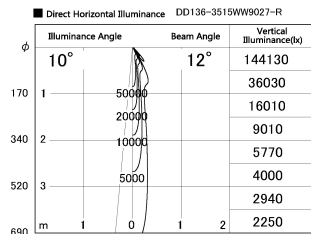

Item no. DD136-3515WW9027-R

Series Name: Cledy versa R-G  
(DD136-AG-R)

White Reflector

Installation	Recessed mount
Type	Extra high-efficiency adjustable downlight : Antiglare
Fixture wattage	36W
Beam angle	12 deg
Color Temp.	2700K
CRI	Ra>90
Luminous	2980 lm
Body	Die-cast aluminum alloy
Body finish	N/A
Trim finish	White
Reflector finish	White
IP Rate	IP20
Light source	COB module
Input Voltage	AC220~240V
Dimming Type	Non-Dimmable
Certificate	CE, CCC
Cut Hole	150mm