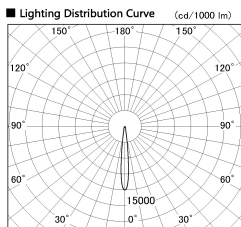

Item no. DD136-3515WW9027-R

Series Name: Cledy versa R-G
(DD136-AG-R)

White Reflector

Installation	Recessed mount
Type	Extra high-efficiency adjustable downlight : Antiglare
Fixture wattage	36W
Beam angle	12 deg
Color Temp.	2700K
CRI	Ra>90
Luminous	2980 lm
Body	Die-cast aluminum alloy
Body finish	N/A
Trim finish	White
Reflector finish	White
IP Rate	IP20
Light source	COB module
Input Voltage	AC220~240V
Dimming Type	Non-Dimmable
Certificate	CE, CCC
Cut Hole	150mm