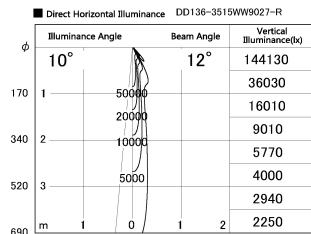

Item no. DD136-3515WW9027-R

Series Name: Cledy versa R-G
(DD136-AG-R)

White Reflector

Installation	Recessed mount
Type	Extra high-efficiency adjustable downlight : Antiglare
Fixture wattage	36W
Beam angle	12 deg
Color Temp.	2700K
CRI	Ra>90
Luminous	2980 lm
Body	Die-cast aluminum alloy
Body finish	N/A
Trim finish	White
Reflector finish	White
IP Rate	IP20
Light source	COB module
Input Voltage	AC220~240V
Dimming Type	Non-Dimmable
Certificate	CE, CCC
Cut Hole	150mm