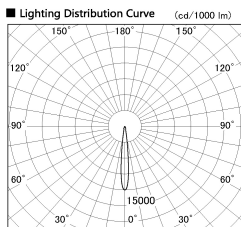

Item no. DD136-3515WW9027-R

Series Name: Cledy versa R-G  
(DD136-AG-R)

White Reflector

Installation	Recessed mount
Type	Extra high-efficiency adjustable downlight : Antiglare
Fixture wattage	36W
Beam angle	12 deg
Color Temp.	2700K
CRI	Ra>90
Luminous	2980 lm
Body	Die-cast aluminum alloy
Body finish	N/A
Trim finish	White
Reflector finish	White
IP Rate	IP20
Light source	COB module
Input Voltage	AC220~240V
Dimming Type	Non-Dimmable
Certificate	CE, CCC
Cut Hole	150mm