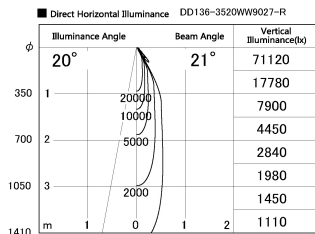

Item no. DD136-3520WW9027-R

Series Name: Cledy versa R-G
(DD136-AG-R)

White Reflector

Installation	Recessed mount
Type	Extra high-efficiency adjustable downlight : Antiglare
Fixture wattage	36W
Beam angle	21 deg
Color Temp.	2700K
CRI	Ra>90
Luminous	3451 lm
Body	Die-cast aluminum alloy
Body finish	N/A
Trim finish	White
Reflector finish	White
IP Rate	IP20
Light source	COB module
Input Voltage	AC220~240V
Dimming Type	Non-Dimmable
Certificate	CE, CCC
Cut Hole	150mm