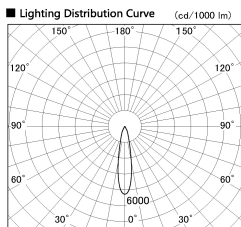

Item no. DD136-3520WW9027-R

Series Name: Cledy versa R-G
(DD136-AG-R)

White Reflector

Installation	Recessed mount
Type	Extra high-efficiency adjustable downlight : Antiglare
Fixture wattage	36W
Beam angle	21 deg
Color Temp.	2700K
CRI	Ra>90
Luminous	3451 lm
Body	Die-cast aluminum alloy
Body finish	N/A
Trim finish	White
Reflector finish	White
IP Rate	IP20
Light source	COB module
Input Voltage	AC220~240V
Dimming Type	Non-Dimmable
Certificate	CE, CCC
Cut Hole	150mm