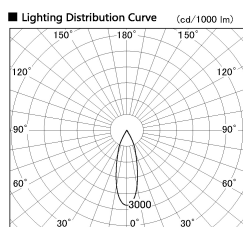

Item no. DD136-3530WW9027-R

Series Name: Cledy versa R-G
(DD136-AG-R)

White Reflector

Installation	Recessed mount
Type	Extra high-efficiency adjustable downlight : Antiglare
Fixture wattage	36W
Beam angle	31 deg
Color Temp.	2700K
CRI	Ra>90
Luminous	3436 lm
Body	Die-cast aluminum alloy
Body finish	N/A
Trim finish	White
Reflector finish	White
IP Rate	IP20
Light source	COB module
Input Voltage	AC220~240V
Dimming Type	Non-Dimmable
Certificate	CE, CCC
Cut Hole	150mm