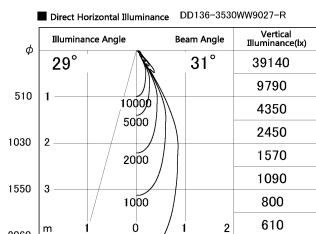

Item no. DD136-3530WW9027-R

Series Name: Cledy versa R-G
(DD136-AG-R)

White Reflector

Installation	Recessed mount
Type	Extra high-efficiency adjustable downlight : Antiglare
Fixture wattage	36W
Beam angle	31 deg
Color Temp.	2700K
CRI	Ra>90
Luminous	3436 lm
Body	Die-cast aluminum alloy
Body finish	N/A
Trim finish	White
Reflector finish	White
IP Rate	IP20
Light source	COB module
Input Voltage	AC220~240V
Dimming Type	Non-Dimmable
Certificate	CE, CCC
Cut Hole	150mm