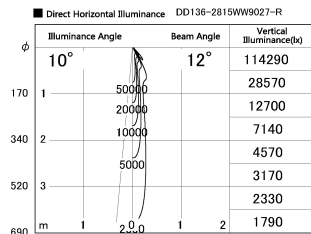

Item no. DD136-2815WW9027-R

Series Name: Cledy versa R-G
(DD136-AG-R)

White Reflector

| | |
|------------------|--|
| Installation | Recessed mount |
| Type | Extra high-efficiency adjustable downlight : Antiglare |
| Fixture wattage | 28W |
| Beam angle | 12 deg |
| Color Temp. | 2700K |
| CRI | Ra>90 |
| Luminous | 2363 lm |
| Body | Die-cast aluminum alloy |
| Body finish | N/A |
| Trim finish | White |
| Reflector finish | White |
| IP Rate | IP20 |
| Light source | COB module |
| Input Voltage | AC220~240V |
| Dimming Type | Non-Dimmable |
| Certificate | CE, CCC |
| Cut Hole | 150mm |