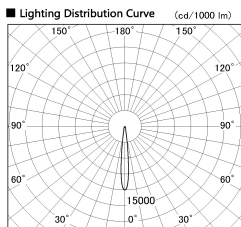

Item no. DD136-2815WW9027-R

Series Name: Cledy versa R-G
(DD136-AG-R)

White Reflector

| | |
|------------------|--|
| Installation | Recessed mount |
| Type | Extra high-efficiency adjustable downlight : Antiglare |
| Fixture wattage | 28W |
| Beam angle | 12 deg |
| Color Temp. | 2700K |
| CRI | Ra>90 |
| Luminous | 2363 lm |
| Body | Die-cast aluminum alloy |
| Body finish | N/A |
| Trim finish | White |
| Reflector finish | White |
| IP Rate | IP20 |
| Light source | COB module |
| Input Voltage | AC220~240V |
| Dimming Type | Non-Dimmable |
| Certificate | CE, CCC |
| Cut Hole | 150mm |