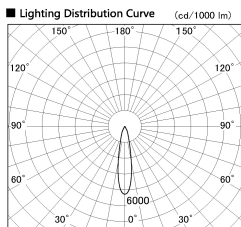

Item no. DD136-2820WW9027-R

Series Name: Cledy versa R-G
(DD136-AG-R)

White Reflector

Installation	Recessed mount
Type	Extra high-efficiency adjustable downlight : Antiglare
Fixture wattage	28W
Beam angle	21 deg
Color Temp.	2700K
CRI	Ra>90
Luminous	2735 lm
Body	Die-cast aluminum alloy
Body finish	N/A
Trim finish	White
Reflector finish	White
IP Rate	IP20
Light source	COB module
Input Voltage	AC220~240V
Dimming Type	Non-Dimmable
Certificate	CE, CCC
Cut Hole	150mm