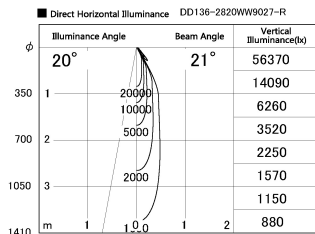

Item no. DD136-2820WW9027-R

Series Name: Cledy versa R-G
(DD136-AG-R)

White Reflector

Installation	Recessed mount
Type	Extra high-efficiency adjustable downlight : Antiglare
Fixture wattage	28W
Beam angle	21 deg
Color Temp.	2700K
CRI	Ra>90
Luminous	2735 lm
Body	Die-cast aluminum alloy
Body finish	N/A
Trim finish	White
Reflector finish	White
IP Rate	IP20
Light source	COB module
Input Voltage	AC220~240V
Dimming Type	Non-Dimmable
Certificate	CE, CCC
Cut Hole	150mm