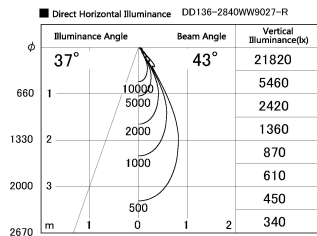

Item no. DD136-2840WW9027-R

Series Name: Cledy versa R-G
(DD136-AG-R)

White Reflector

Installation	Recessed mount
Type	Extra high-efficiency adjustable downlight : Antiglare
Fixture wattage	28W
Beam angle	42 deg
Color Temp.	2700K
CRI	Ra>90
Luminous	2701 lm
Body	Die-cast aluminum alloy
Body finish	N/A
Trim finish	White
Reflector finish	White
IP Rate	IP20
Light source	COB module
Input Voltage	AC220~240V
Dimming Type	Non-Dimmable
Certificate	CE, CCC
Cut Hole	150mm