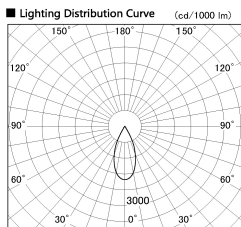

Item no. DD136-2840WW9027-R

Series Name: Cledy versa R-G
(DD136-AG-R)

White Reflector

Installation	Recessed mount
Type	Extra high-efficiency adjustable downlight : Antiglare
Fixture wattage	28W
Beam angle	42 deg
Color Temp.	2700K
CRI	Ra>90
Luminous	2701 lm
Body	Die-cast aluminum alloy
Body finish	N/A
Trim finish	White
Reflector finish	White
IP Rate	IP20
Light source	COB module
Input Voltage	AC220~240V
Dimming Type	Non-Dimmable
Certificate	CE, CCC
Cut Hole	150mm