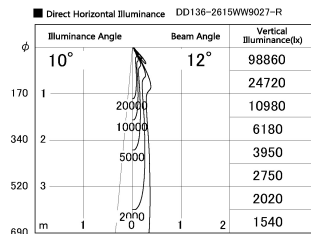

Item no. DD136-2615WW9027-R

Series Name: Cledy versa R-G
(DD136-AG-R)

White Reflector

Installation	Recessed mount
Type	Extra high-efficiency adjustable downlight : Antiglare
Fixture wattage	23W
Beam angle	12 deg
Color Temp.	2700K
CRI	Ra>90
Luminous	2044 lm
Body	Die-cast aluminum alloy
Body finish	N/A
Trim finish	White
Reflector finish	White
IP Rate	IP20
Light source	COB module
Input Voltage	AC220~240V
Dimming Type	Non-Dimmable
Certificate	CE, CCC
Cut Hole	150mm