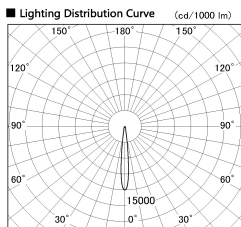

Item no. DD136-2615WW9027-R

Series Name: Cledy versa R-G
(DD136-AG-R)

White Reflector

Installation	Recessed mount
Type	Extra high-efficiency adjustable downlight : Antiglare
Fixture wattage	23W
Beam angle	12 deg
Color Temp.	2700K
CRI	Ra>90
Luminous	2044 lm
Body	Die-cast aluminum alloy
Body finish	N/A
Trim finish	White
Reflector finish	White
IP Rate	IP20
Light source	COB module
Input Voltage	AC220~240V
Dimming Type	Non-Dimmable
Certificate	CE, CCC
Cut Hole	150mm