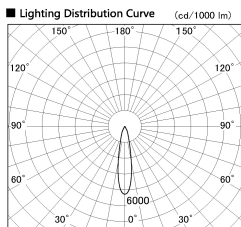

Item no. DD136-2620WW9027-R

Series Name: Cledy versa R-G
(DD136-AG-R)

White Reflector

Installation	Recessed mount
Type	Extra high-efficiency adjustable downlight : Antiglare
Fixture wattage	23W
Beam angle	21 deg
Color Temp.	2700K
CRI	Ra>90
Luminous	2367 lm
Body	Die-cast aluminum alloy
Body finish	N/A
Trim finish	White
Reflector finish	White
IP Rate	IP20
Light source	COB module
Input Voltage	AC220~240V
Dimming Type	Non-Dimmable
Certificate	CE, CCC
Cut Hole	150mm