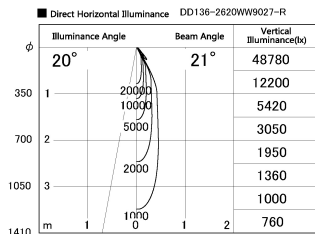

Item no. DD136-2620WW9027-R

Series Name: Cledy versa R-G
(DD136-AG-R)

White Reflector

Installation	Recessed mount
Type	Extra high-efficiency adjustable downlight : Antiglare
Fixture wattage	23W
Beam angle	21 deg
Color Temp.	2700K
CRI	Ra>90
Luminous	2367 lm
Body	Die-cast aluminum alloy
Body finish	N/A
Trim finish	White
Reflector finish	White
IP Rate	IP20
Light source	COB module
Input Voltage	AC220~240V
Dimming Type	Non-Dimmable
Certificate	CE, CCC
Cut Hole	150mm