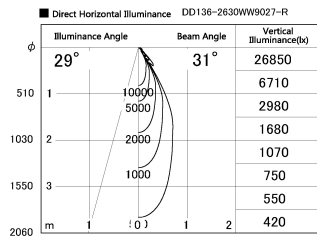

Item no. DD136-2630WW9027-R

Series Name: Cledy versa R-G
(DD136-AG-R)

White Reflector

Installation	Recessed mount
Type	Extra high-efficiency adjustable downlight : Antiglare
Fixture wattage	23W
Beam angle	31 deg
Color Temp.	2700K
CRI	Ra>90
Luminous	2357 lm
Body	Die-cast aluminum alloy
Body finish	N/A
Trim finish	White
Reflector finish	White
IP Rate	IP20
Light source	COB module
Input Voltage	AC220~240V
Dimming Type	Non-Dimmable
Certificate	CE, CCC
Cut Hole	150mm