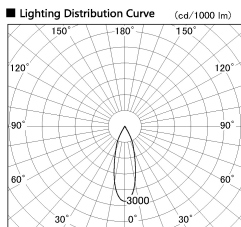

Item no. DD136-2630WW9027-R

Series Name: Cledy versa R-G
(DD136-AG-R)

White Reflector

Installation	Recessed mount
Type	Extra high-efficiency adjustable downlight : Antiglare
Fixture wattage	23W
Beam angle	31 deg
Color Temp.	2700K
CRI	Ra>90
Luminous	2357 lm
Body	Die-cast aluminum alloy
Body finish	N/A
Trim finish	White
Reflector finish	White
IP Rate	IP20
Light source	COB module
Input Voltage	AC220~240V
Dimming Type	Non-Dimmable
Certificate	CE, CCC
Cut Hole	150mm