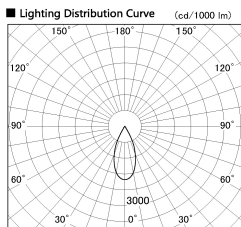

Item no. DD136-2640WW9027-R

Series Name: Cledy versa R-G
(DD136-AG-R)

White Reflector

Installation	Recessed mount
Type	Extra high-efficiency adjustable downlight : Antiglare
Fixture wattage	23W
Beam angle	42 deg
Color Temp.	2700K
CRI	Ra>90
Luminous	2337 lm
Body	Die-cast aluminum alloy
Body finish	N/A
Trim finish	White
Reflector finish	White
IP Rate	IP20
Light source	COB module
Input Voltage	AC220~240V
Dimming Type	Non-Dimmable
Certificate	CE, CCC
Cut Hole	150mm