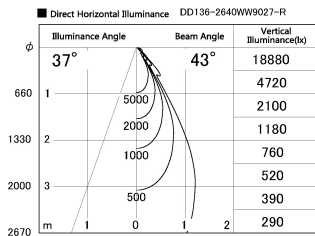

Item no. DD136-2640WW9027-R

Series Name: Cledy versa R-G
(DD136-AG-R)

White Reflector

Installation	Recessed mount
Type	Extra high-efficiency adjustable downlight : Antiglare
Fixture wattage	23W
Beam angle	42 deg
Color Temp.	2700K
CRI	Ra>90
Luminous	2337 lm
Body	Die-cast aluminum alloy
Body finish	N/A
Trim finish	White
Reflector finish	White
IP Rate	IP20
Light source	COB module
Input Voltage	AC220~240V
Dimming Type	Non-Dimmable
Certificate	CE, CCC
Cut Hole	150mm