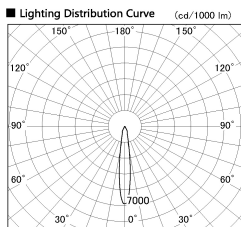

Item no. DD136-2515WW9027-R

Series Name: Cledy versa R-G  
(DD136-AG-R)

White Reflector

Installation	Recessed mount
Type	Extra high-efficiency adjustable downlight : Antiglare
Fixture wattage	23W
Beam angle	14 deg
Color Temp.	2700K
CRI	Ra>90
Luminous	1919 lm
Body	Die-cast aluminum alloy
Body finish	N/A
Trim finish	White
Reflector finish	White
IP Rate	IP20
Light source	COB module
Input Voltage	AC220~240V
Dimming Type	Non-Dimmable
Certificate	CE, CCC
Cut Hole	125mm