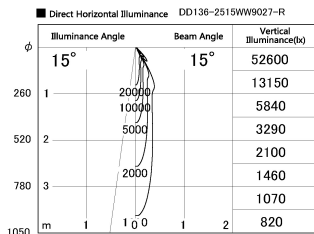

Item no. DD136-2515WW9027-R

Series Name: Cledy versa R-G  
(DD136-AG-R)

White Reflector

Installation	Recessed mount
Type	Extra high-efficiency adjustable downlight : Antiglare
Fixture wattage	23W
Beam angle	14 deg
Color Temp.	2700K
CRI	Ra>90
Luminous	1919 lm
Body	Die-cast aluminum alloy
Body finish	N/A
Trim finish	White
Reflector finish	White
IP Rate	IP20
Light source	COB module
Input Voltage	AC220~240V
Dimming Type	Non-Dimmable
Certificate	CE, CCC
Cut Hole	125mm