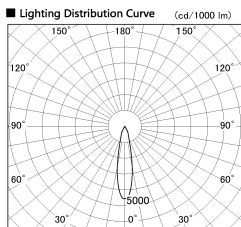

Item no. DD136-2520WW9027-R

Series Name: Cledy versa R-G
(DD136-AG-R)

White Reflector

Installation	Recessed mount
Type	Extra high-efficiency adjustable downlight : Antiglare
Fixture wattage	23W
Beam angle	21 deg
Color Temp.	2700K
CRI	Ra>90
Luminous	2133 lm
Body	Die-cast aluminum alloy
Body finish	N/A
Trim finish	White
Reflector finish	White
IP Rate	IP20
Light source	COB module
Input Voltage	AC220~240V
Dimming Type	Non-Dimmable
Certificate	CE, CCC
Cut Hole	125mm