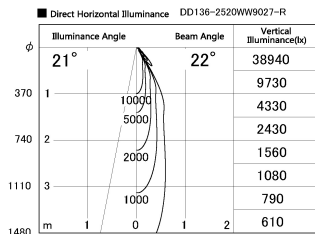

Item no. DD136-2520WW9027-R

Series Name: Cledy versa R-G
(DD136-AG-R)

White Reflector

Installation	Recessed mount
Type	Extra high-efficiency adjustable downlight : Antiglare
Fixture wattage	23W
Beam angle	21 deg
Color Temp.	2700K
CRI	Ra>90
Luminous	2133 lm
Body	Die-cast aluminum alloy
Body finish	N/A
Trim finish	White
Reflector finish	White
IP Rate	IP20
Light source	COB module
Input Voltage	AC220~240V
Dimming Type	Non-Dimmable
Certificate	CE, CCC
Cut Hole	125mm