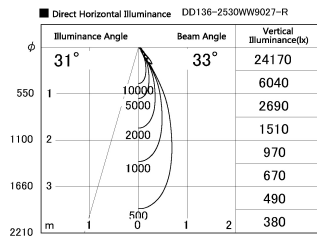

Item no. DD136-2530WW9027-R

Series Name: Cledy versa R-G
(DD136-AG-R)

White Reflector

Installation	Recessed mount
Type	Extra high-efficiency adjustable downlight : Antiglare
Fixture wattage	23W
Beam angle	32 deg
Color Temp.	2700K
CRI	Ra>90
Luminous	2179 lm
Body	Die-cast aluminum alloy
Body finish	N/A
Trim finish	White
Reflector finish	White
IP Rate	IP20
Light source	COB module
Input Voltage	AC220~240V
Dimming Type	Non-Dimmable
Certificate	CE, CCC
Cut Hole	125mm