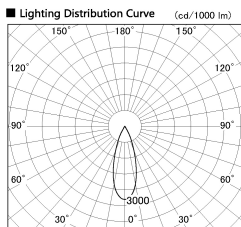

Item no. DD136-2530WW9027-R

Series Name: Cledy versa R-G
(DD136-AG-R)

White Reflector

Installation	Recessed mount
Type	Extra high-efficiency adjustable downlight : Antiglare
Fixture wattage	23W
Beam angle	32 deg
Color Temp.	2700K
CRI	Ra>90
Luminous	2179 lm
Body	Die-cast aluminum alloy
Body finish	N/A
Trim finish	White
Reflector finish	White
IP Rate	IP20
Light source	COB module
Input Voltage	AC220~240V
Dimming Type	Non-Dimmable
Certificate	CE, CCC
Cut Hole	125mm