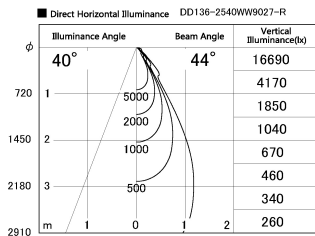

Item no. DD136-2540WW9027-R

Series Name: Cledy versa R-G
(DD136-AG-R)

White Reflector

Installation	Recessed mount
Type	Extra high-efficiency adjustable downlight : Antiglare
Fixture wattage	23W
Beam angle	43 deg
Color Temp.	2700K
CRI	Ra>90
Luminous	2221 lm
Body	Die-cast aluminum alloy
Body finish	N/A
Trim finish	White
Reflector finish	White
IP Rate	IP20
Light source	COB module
Input Voltage	AC220~240V
Dimming Type	Non-Dimmable
Certificate	CE, CCC
Cut Hole	125mm