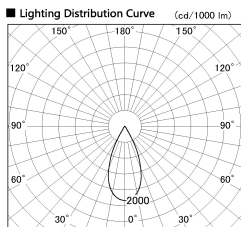

Item no. DD136-2540WW9027-R

Series Name: Cledy versa R-G
(DD136-AG-R)

White Reflector

Installation	Recessed mount
Type	Extra high-efficiency adjustable downlight : Antiglare
Fixture wattage	23W
Beam angle	43 deg
Color Temp.	2700K
CRI	Ra>90
Luminous	2221 lm
Body	Die-cast aluminum alloy
Body finish	N/A
Trim finish	White
Reflector finish	White
IP Rate	IP20
Light source	COB module
Input Voltage	AC220~240V
Dimming Type	Non-Dimmable
Certificate	CE, CCC
Cut Hole	125mm