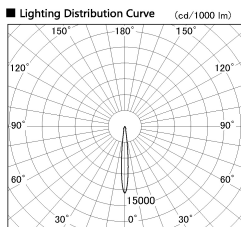

Item no. DD136-2015WW9027-R

Series Name: Cledy versa R-G
(DD136-AG-R)

White Reflector

Installation	Recessed mount
Type	Extra high-efficiency adjustable downlight : Antiglare
Fixture wattage	20W
Beam angle	12 deg
Color Temp.	2700K
CRI	Ra>90
Luminous	1599 lm
Body	Die-cast aluminum alloy
Body finish	N/A
Trim finish	White
Reflector finish	White
IP Rate	IP20
Light source	COB module
Input Voltage	AC220~240V
Dimming Type	Non-Dimmable
Certificate	CE, CCC
Cut Hole	125mm