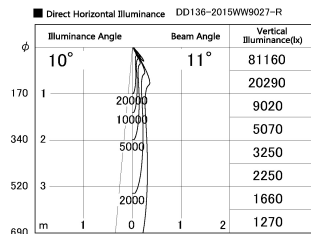

Item no. DD136-2015WW9027-R

Series Name: Cledy versa R-G
(DD136-AG-R)

White Reflector

Installation	Recessed mount
Type	Extra high-efficiency adjustable downlight : Antiglare
Fixture wattage	20W
Beam angle	12 deg
Color Temp.	2700K
CRI	Ra>90
Luminous	1599 lm
Body	Die-cast aluminum alloy
Body finish	N/A
Trim finish	White
Reflector finish	White
IP Rate	IP20
Light source	COB module
Input Voltage	AC220~240V
Dimming Type	Non-Dimmable
Certificate	CE, CCC
Cut Hole	125mm