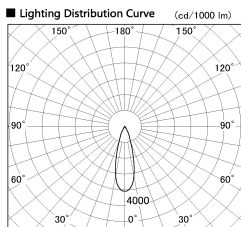

Item no. DD136-2030WW9027-R

Series Name: Cledy versa R-G
(DD136-AG-R)

White Reflector

Installation	Recessed mount
Type	Extra high-efficiency adjustable downlight : Antiglare
Fixture wattage	20W
Beam angle	28 deg
Color Temp.	2700K
CRI	Ra>90
Luminous	1807 lm
Body	Die-cast aluminum alloy
Body finish	N/A
Trim finish	White
Reflector finish	White
IP Rate	IP20
Light source	COB module
Input Voltage	AC220~240V
Dimming Type	Non-Dimmable
Certificate	CE, CCC
Cut Hole	125mm