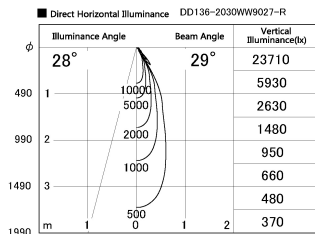

Item no. DD136-2030WW9027-R

Series Name: Cledy versa R-G
(DD136-AG-R)

White Reflector

Installation	Recessed mount
Type	Extra high-efficiency adjustable downlight : Antiglare
Fixture wattage	20W
Beam angle	28 deg
Color Temp.	2700K
CRI	Ra>90
Luminous	1807 lm
Body	Die-cast aluminum alloy
Body finish	N/A
Trim finish	White
Reflector finish	White
IP Rate	IP20
Light source	COB module
Input Voltage	AC220~240V
Dimming Type	Non-Dimmable
Certificate	CE, CCC
Cut Hole	125mm